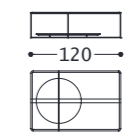

1C5MTAVR12080