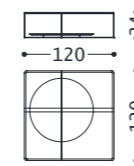

Struttura: metallo.
Finitura struttura: a scelta -brunzo, rame, brunito lucido e nero opaco.
Top: vetro fumé.
Top 2: MDF laccato

Structure: in metal.
Structure finishing: options bronze, copper, glossy browned and matt black.
Top: smoked glass.
Top 2: lacquered MDF.

1C5MTAVQ12012