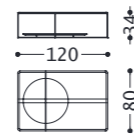

**Structure:** metal.  
**Structure finishing:** glossy 24 Kt gold-plated and matt black.  
**Top:** smoked glass.  
**Top 2:** lacquered MDF.

1CT5TAVQ12012

1CT5TAVQ7575

1CT5TAVQ5555

1CT5TAVR12080

tavolino/small table **Clint 5 painted**