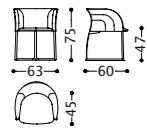

PALOMA sedia/chair/chaise/Stuhl

Design: *Arch. Maurizio Manzoni*