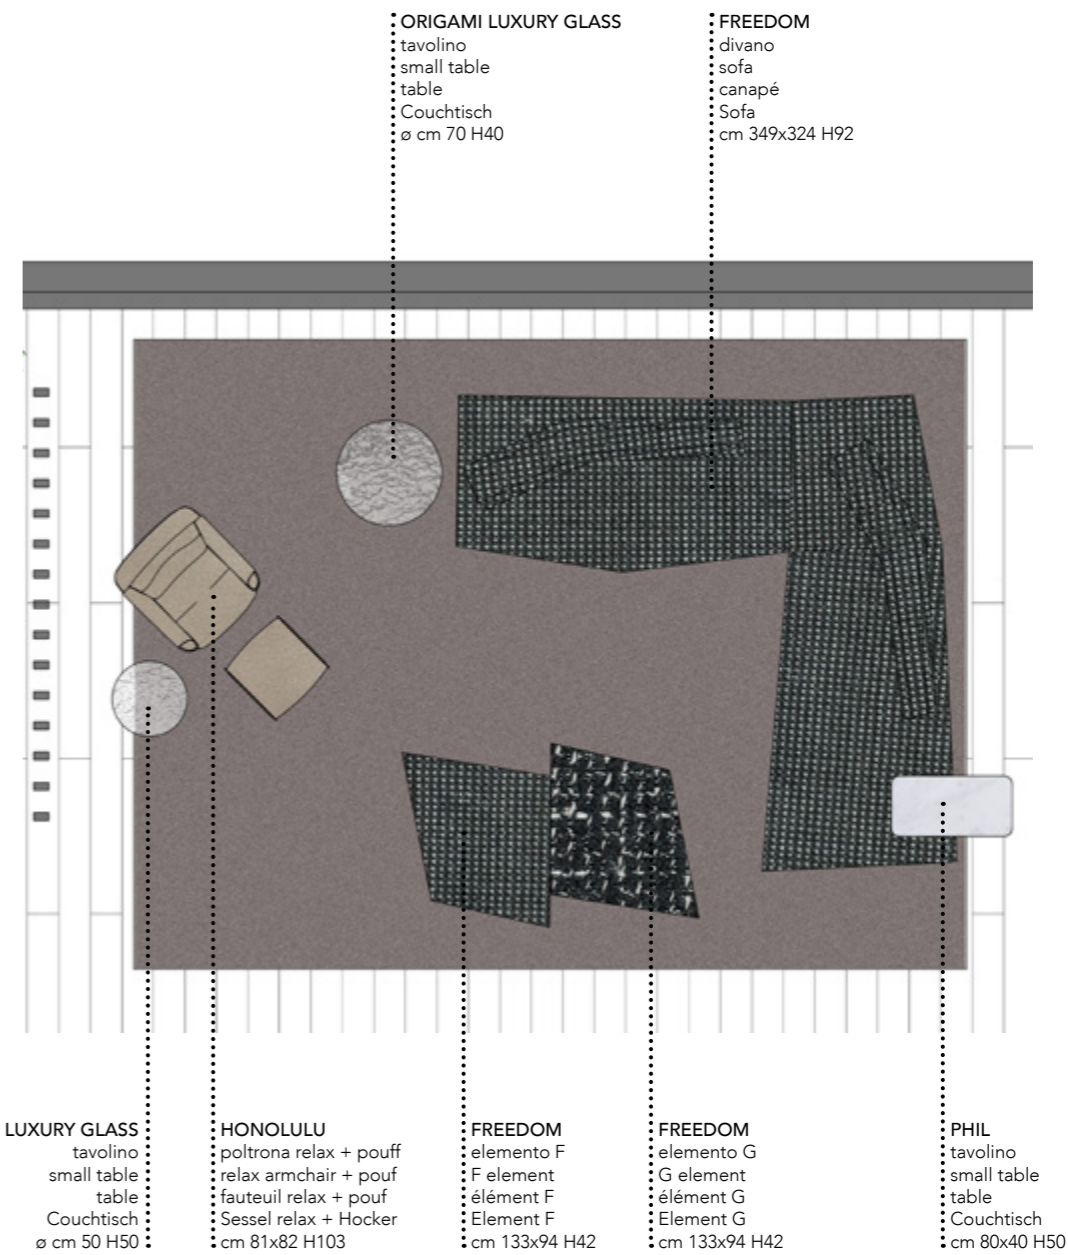

Room C

FREEDOM

HONOLULU

ORIGAMI LUXURY GLASS

PHIL