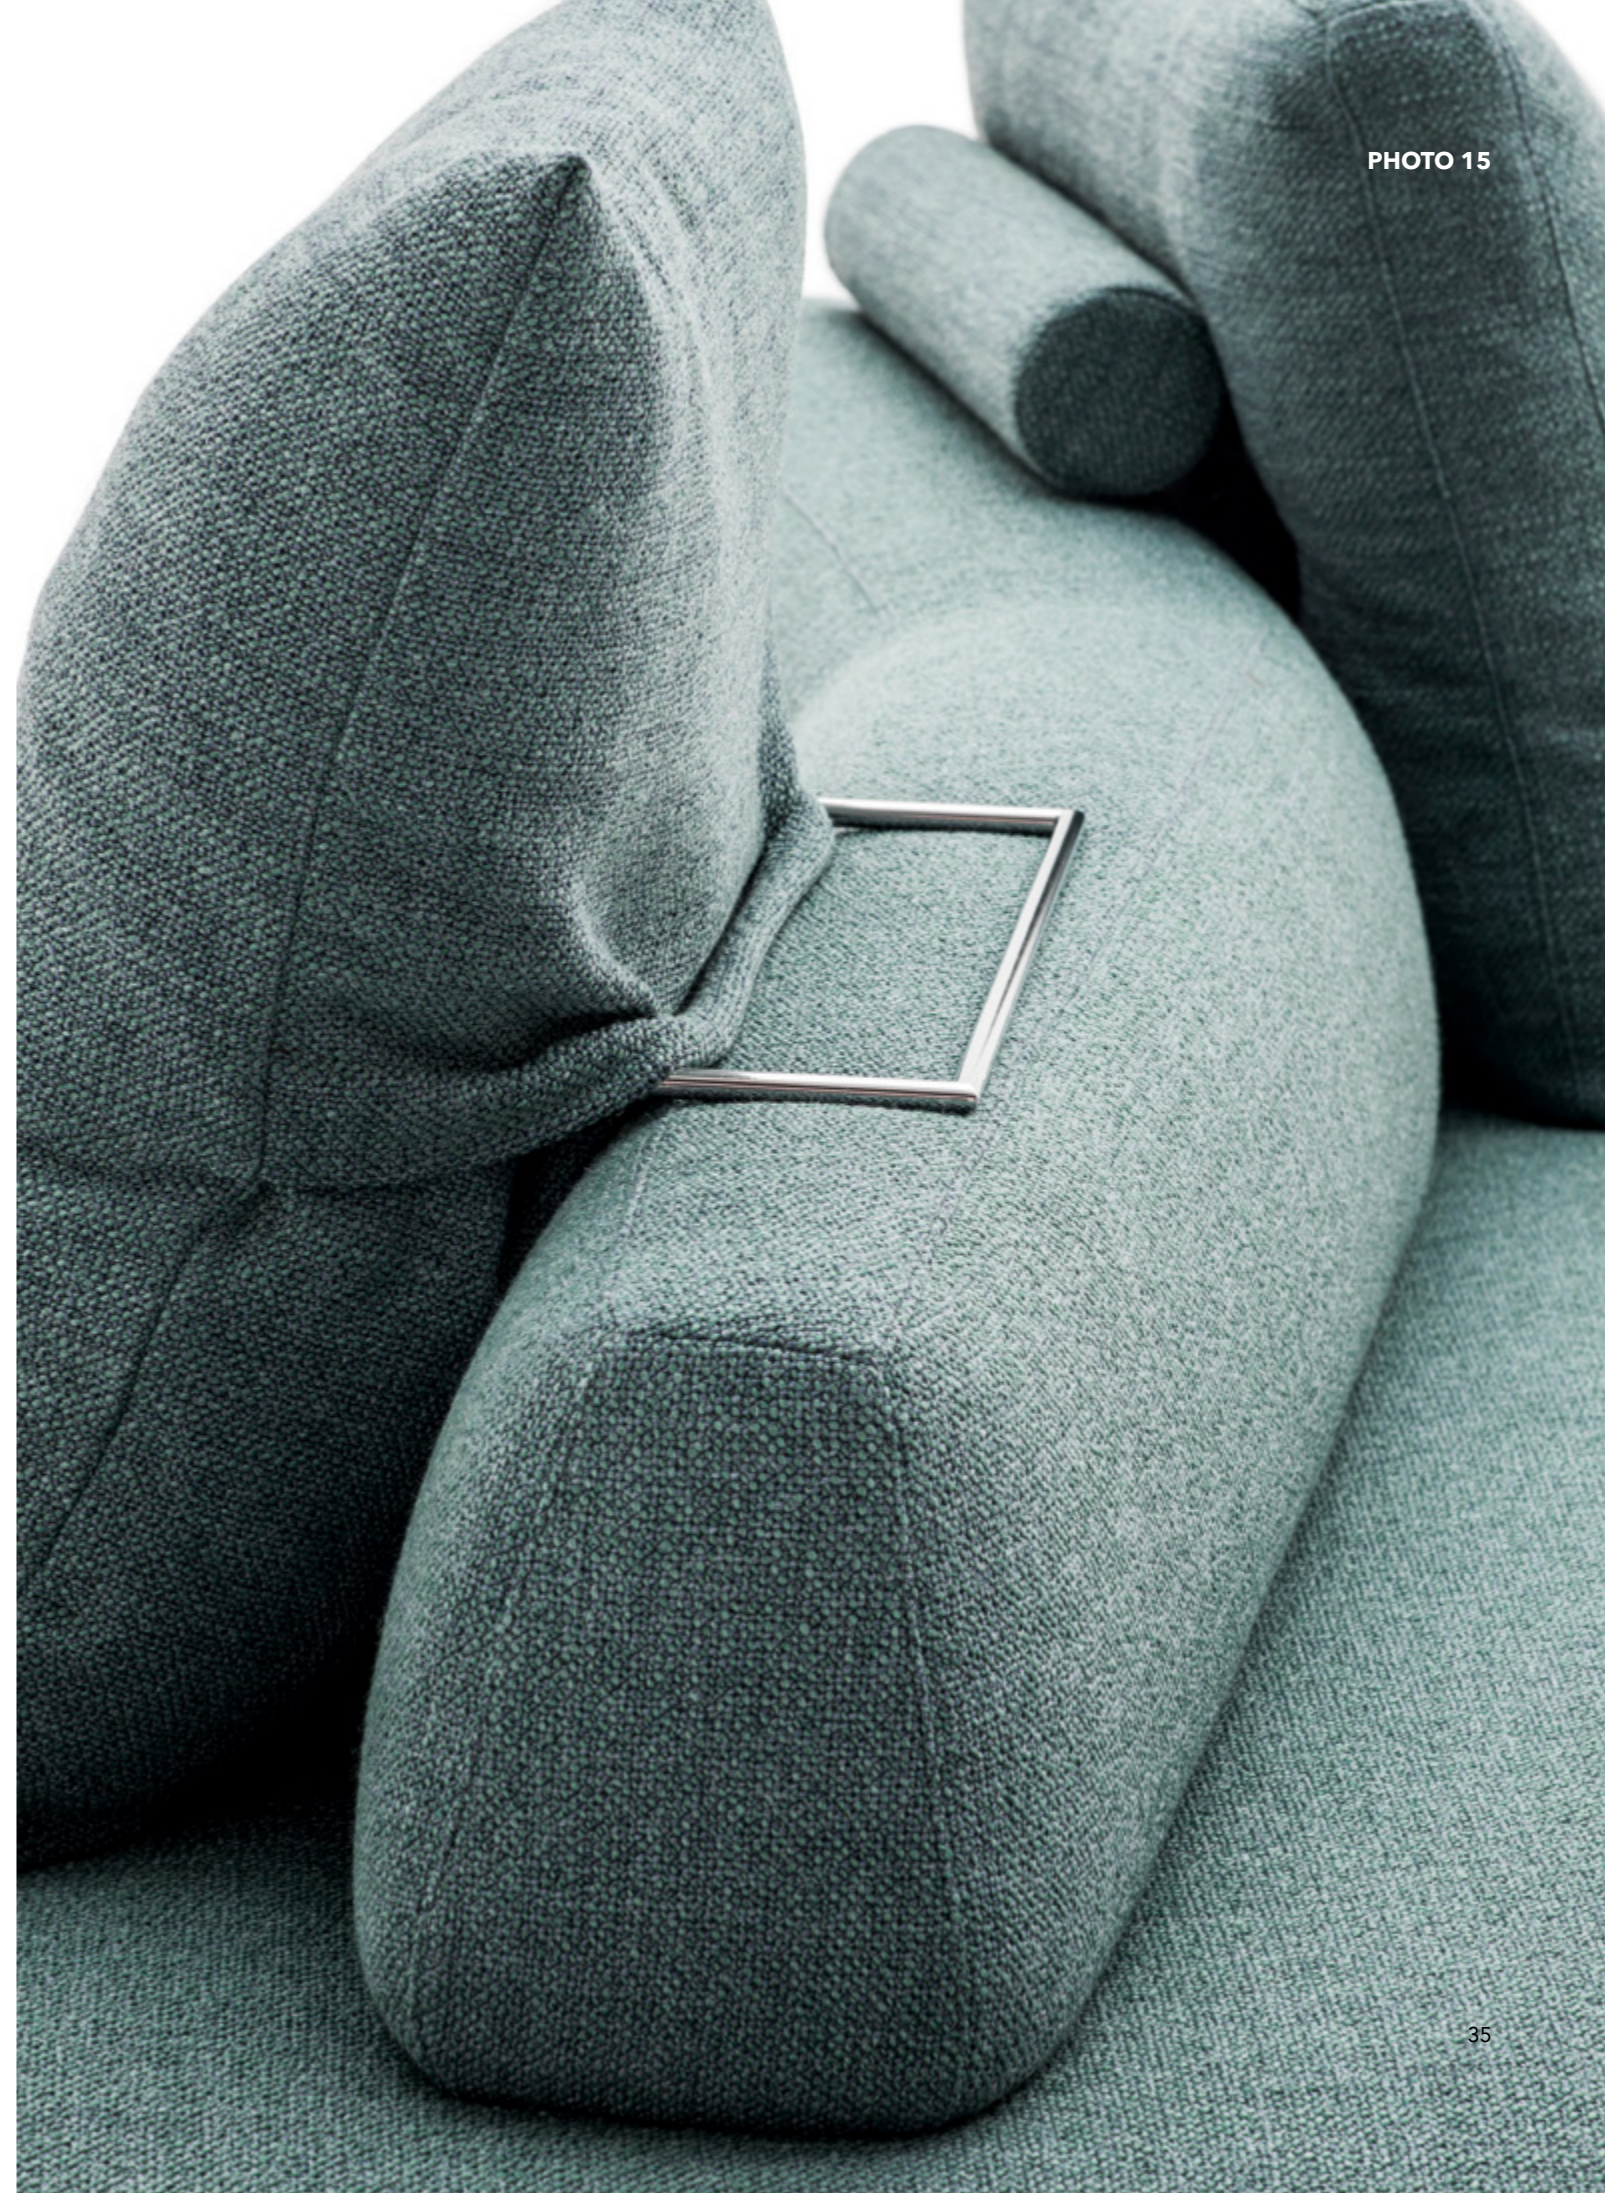

FREEDOM divano/sofa/canapé/Sofa
• 01FREC3 (1FREEA220 + 1FREED + 1FREEB + 1FRESCH4 (nr.2) + 1FRECGC (nr.4)) • 6B58
Loom 30 ardesia, Cat. 6 • piede/foot/pied/Fuß French Bronze

FREEDOM divano/sofa/canapé/Sofa
• 1FREEF • 6B58 Loom 30 ardesia, Cat. 6 • piede/foot/pied/Fuß French Bronze

FREEDOM divano/sofa/canapé/Sofa
• 1FREEG • 7474 Kos 05 ardesia, Cat. 7 • piede/foot/pied/Fuß French Bronze

PHOTO 15