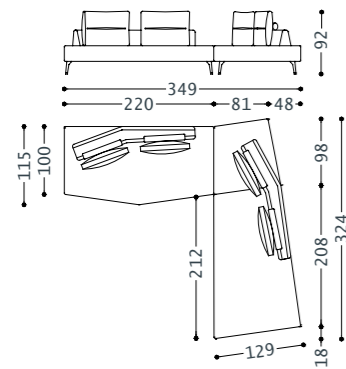

FREEDOM divano/sofa/canapé/Sofa

Design: Alberta Style Department