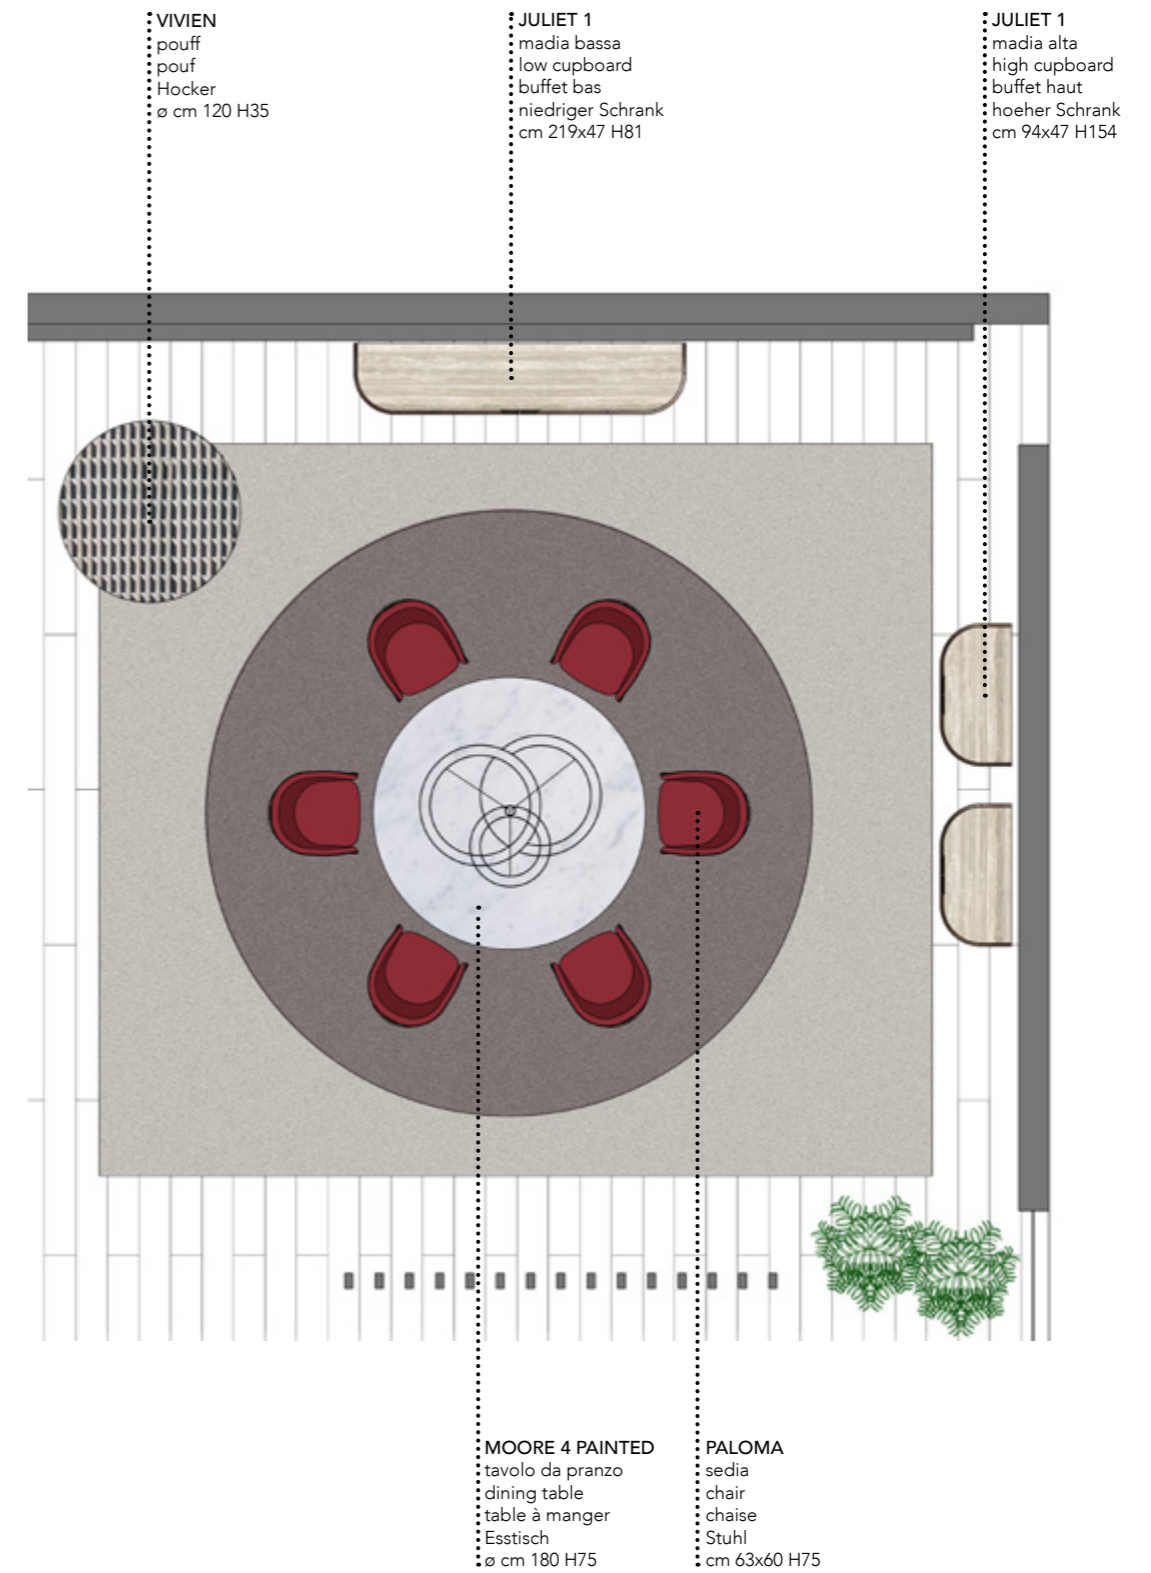

Room D

MOORE 4 PAINTED

PALOMA

JULIET 1

VIVIEN