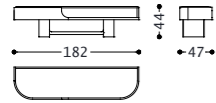

JULIET 1 mobili/furniture/meubles/Möbel

Design: Arch. Maurizio Manzoni