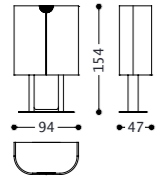

## JULIET 1 mobili/furniture/meubles/Möbel

Design: Arch. Maurizio Manzoni

JULIET 1 madia alta/high cupboard/buffet haut/hoher Schrank  
• 1JU1MAA • Top Natural travertino, Cat. X3 • finitura struttura/structure finishing/finition structure/  
Stuktur bearbeitung Venetian Gold • base bronzo/base bronze /Basis Bronze.