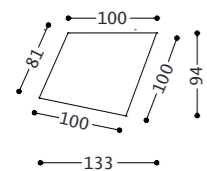

FREEDOM divano/sofa/canapé/Sofa
• 1FREEF • 6B58 Loom 30 ardesia, Cat. 6 • piede/foot/pied/Fuß French Bronze