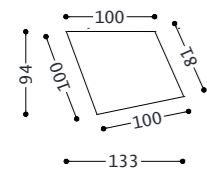

FREEDOM divano/sofa/canapé/Sofa

Design: Alberta Style Department

FREEDOM divano/sofa/canapé/Sofa
• 01FREC3 (1FREEA220 + 1FREED + 1FREEB + 1FRESCH4 (nr.2) + 1FRECGC (nr.4)) • 6B58
Loom 30 ardesia, Cat. 6 • piede/foot/pied/Fuß French Bronze

FREEDOM divano/sofa/canapé/Sofa
• 1FREEF • 6B58 Loom 30 ardesia, Cat. 6 • piede/foot/pied/Fuß French Bronze

FREEDOM divano/sofa/canapé/Sofa
• 1FREEG • 7474 Kos 05 ardesia, Cat. 7 • piede/foot/pied/Fuß French Bronze

PHOTO 15