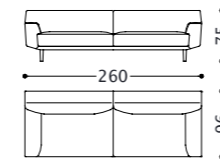

FEENIX divano/sofa/canapé/Sofa
• 2FEED3M • 9C7 Sensation camel, Cat. H • staffa/stirrup/étrier/Bügel French Bronze