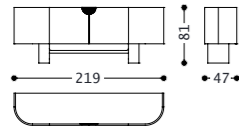

## JULIET 1 mobili/furniture/meubles/Möbel

Design: Arch. Maurizio Manzoni

JULIET 1 madia alta/high cupboard/buffet haut/hoher Schrank  
• 1JU1MAA • Top Natural travertino, Cat. X3 • finitura struttura/structure finishing/finition structure/  
Stuktur bearbeitung Venetian Gold • base bronzo/base bronze /Basis Bronze.