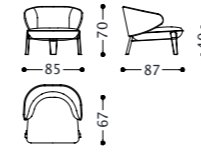

**ERIC** specchio/mirror/miroir/Spiegel

Design: Arch. Maurizio Manzoni

**ERIC** specchio/mirror/miroir/Spiegel  
 • 1ERCSPD

PHOTO 8

**SWEET JANE** poltrona/armchair/fauteuil/Sessel

Design: Arch. Maurizio Manzoni