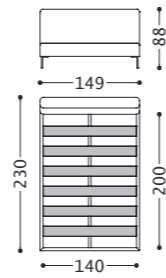

1LNLLA140
2LNLLA140