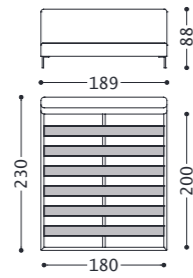

LUNA letto/bed/lit/Bett

designed and dressed by Alberta Style Department

Cod. Tessuto/fabric/tissu/Stoff: 1
Cod. Pelle/leather/cuir/Leder: 2

CON DOGHE/WITH SLATS/À LATTES/MIT LATTENROST

1LNLLA200
2LNLLA200