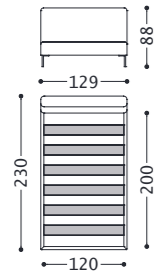

1LNLLA120
2LNLLA120