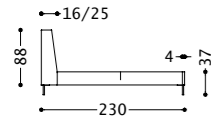

LUNA letto/bed/lit/Bett

designed and dressed by Alberta Style Department

Cod. Tessuto/fabric/tissu/Stoff: 1
Cod. Pelle/leather/cuir/Leder: 2

CON DOGHE/WITH SLATS/À LATTES/MIT LATTENROST

1LNLLA200
2LNLLA200