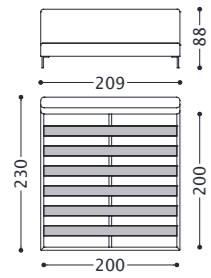

LUNA letto/bed/lit/Bett

designed and dressed by Alberta Style Department

Cod. Tessuto/fabric/tissu/Stoff: 1
Cod. Pelle/leather/cuir/Leder: 2

CON DOGHE/WITH SLATS/À LATTES/MIT LATTENROST

1LNLLA200
2LNLLA200