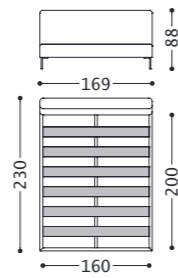

1LNLLA160
2LNLLA160