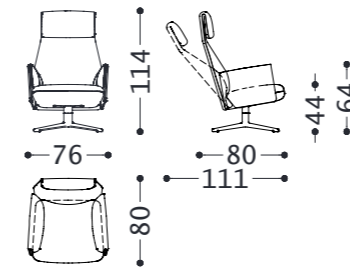

SENATOR poltrona relax/relax armchair/fauteuil relax/Sessel relax

Design: Metrica Milano Design

SENATOR poltrona relax/relax armchair/fauteuil relax/Sessel relax
• 2SENAGPT • Pelle/leather/cuir/Leder 945 FJORD GRIGIO ANTRACITE, Cat.G