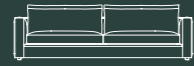

Room 2

LAGUNA