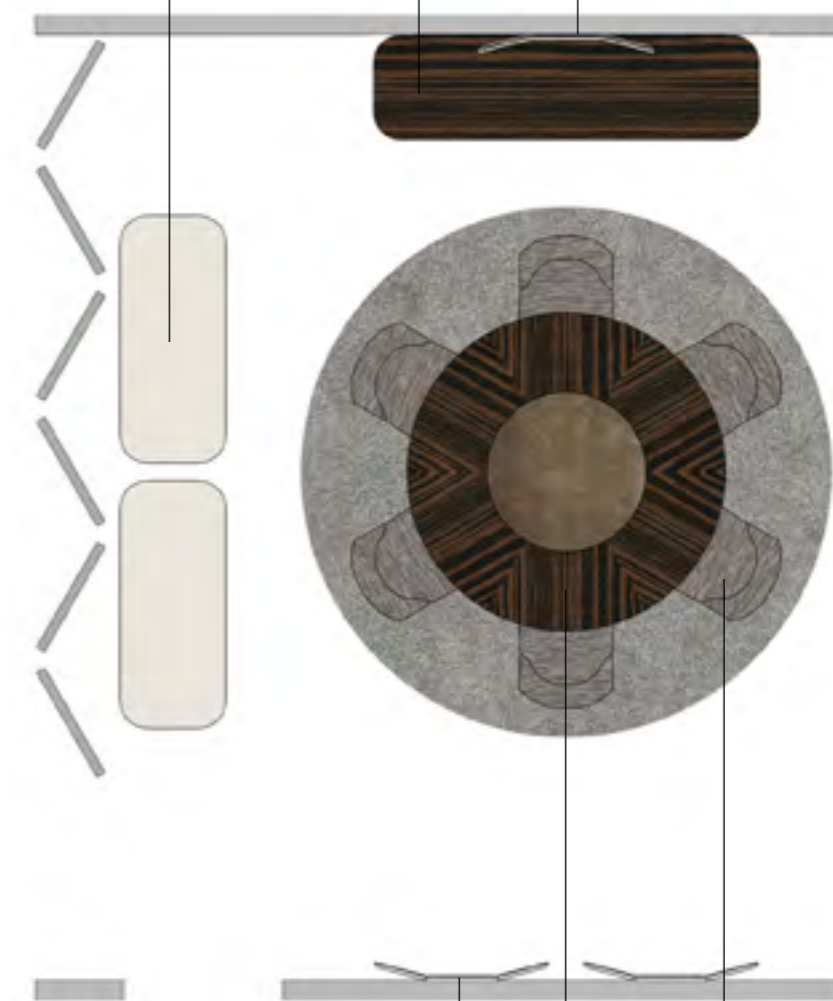

ALEXANDER
mobile bar
wine cabinet
cm 140x60 H165

JOAN
specchio
mirror
cm 100 H140

ALEXANDER
credenza
cupboard
cm 219x60 H84

JUDY
tavolo da pranzo
dining table
ø cm 180 H75

JOAN
specchio
mirror
cm 100 H200