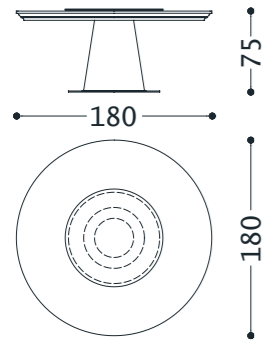

JUDY tavolo da pranzo/dining table

Design: Alessandro Castello ~ Maria Antonietta Lagravinese

JUDY tavolo da pranzo/dining table
2JUDTPR1