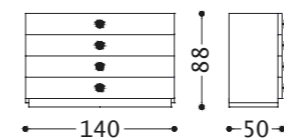

JASMINE cassettiera/chest of drawers
2JASDRW