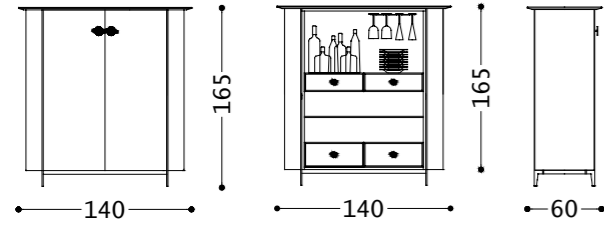

ALEXANDER credenza/cupboard ~ mobile bar/wine cabinet

Design: *Alessandro Castello ~ Maria Antonietta Lagravinese*

ALEXANDER credenza/cupboard
03ALEC16

ALEXANDER mobile bar/wine cabinet
03ALEC13